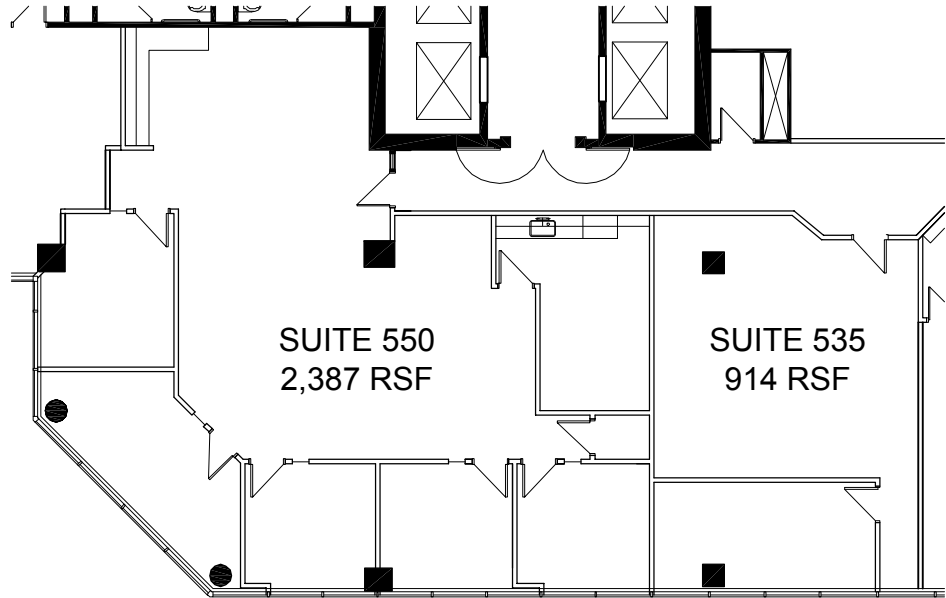

FLOOR PLAN

2800 NORTH CENTRAL

2800 N. Central Ave.
Phoenix, Arizona

FIFTH FLOOR
KEY PLAN

Please refer to architectural drawings for dimensions.

Laura Crosby.....602.287.3300
Email.....lcrosby@gaedeke.com

Pdo
Phoenix Design One
Interior Architecture
80 E. Rio Salado Parkway
Suite 101
Tempe, Arizona 85281
T (602) 254-3558
F (602) 258-9261
www.pd-o.com